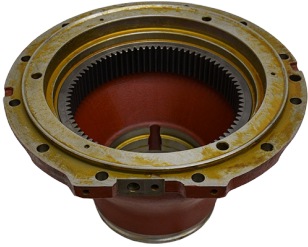

NEW CASE PARTS - IN STOCK

Shaft Assembly, R/H for Case 570N EP, 570NXT Landscape Tractor, 580M Ser.3, 580SM Ser.3, 580SM+ Ser.3, 580N (ALL), 580SN (ALL), 590SN Loader Backhoe, 586H, 588H Forklift

87708431

Gear Set for Case 570N EP, 570NXT Landscape Tractor, 580M Ser.3, 580N EP, 580N, 580SM Ser.3, 580SM+ Ser.3, 580SN Loader Backhoe

87708466

Track Adjuster Assembly for Case 650L Dozer

- Made in the USA by PVE

87631118

Battery Cover for Case 580L, 580L Ser.2, 580SL, 580SL Ser.2, 590SL, 570LXT, 570MXT, 580M, 580M Ser.2, 580SM, 580SM Ser.2, 580SM+ Ser.2, 590SL Ser.2, 590SM Ser.2, 590L, 590SL, 590SL Ser.2, 590SM Loader Backhoe, 585G, 586G, 588G Forklift

- Made in the USA by PVE

231656A1

O-Ring for Case 580N, 580SN Loader Backhoe

87708415

---

*General model information only. For exact fitment check serial numbers prior to ordering.