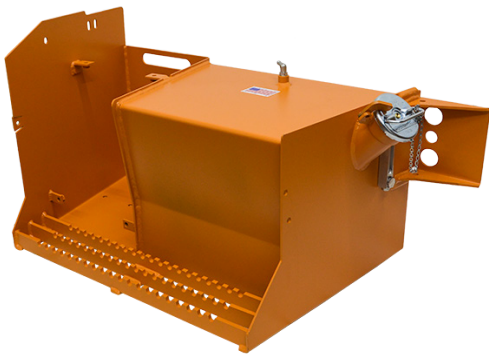

Steering Knuckle, R/H for Case 570MXT, 570MXT Ser.3, 570N EP, 570NXT, 580M, 580M Ser.2, 580M Ser.3, 580N, 580N EP, 580SM, 580SM Ser.2, 580SM Ser.3, 580SM+ Ser.2, 580SM+ Ser.3, 580SN, 580SN WT, 590SM, 590SM Ser.2, 590SM Ser.3, 590SM+ Ser.3, Loader Backhoe, 585G, 585H, 586G, 586H, 588G, 588H Forklift

429232A1

Hydraulic Tank for Case 570MXT, 580L Ser.2, 580SL Ser.2, 590SL Ser.2, 580M, 580SM Loader Backhoe, 585G, 586G, 588G Forklift

- Made in the USA by PVE

87429272

Relief Valve for Case 580K, 580SK, 580SL, 580SM Ser.1, 580SM Ser.2, 580SM Ser.3 Loader Backhoe

- Made in the USA by PVE

1958028C1