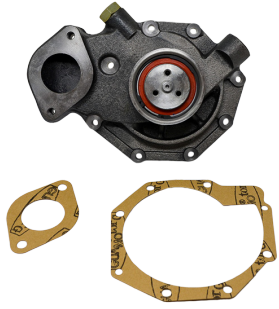

NEW JOHN DEERE PARTS - IN STOCK

RE546917

Water Pump for Deere 160LC, 230LCRD, 230LCR EXCAVATOR, 210LE Landscape Loader 310E, 310SE, 310G, 310SG, 310J, 310SJ, 310K, 310SK, 310L, 310SL, 310 P, 315SE, 315SG, 315SJ, 315SK, 315SL, 315 P, 320 P, 325K, 325SK, 325SL, 410E, 410G, 410J, 410K, 410L, 410 P LOADER BACKHOE, 270, 280 Skid Steer Loader, 324H, 344H, 344J, 444H, 444J s/n -611274, 544H, 544J s/n -611799, 624H Wheel Loader, 360D s/n -604613, 460D s/n -604613, 540G-II, 540G-III, 548G s/n -565684, 548G-II, 548G-III, 640G s/n -565684, 640G-II, 648G s/n -565684, 648G-II, 648G-III, 740G s/n -565684, 748G s/n -565684 Log Skidder, 450G, 450H, 450J s/n -159986, 550G, 550H, 550J s/n -159986, 650H, 650J s/n -159986, 700H, 700J, 750C s/n -883331, 850C s/n -883331, 750J s/n -141343, 850J s/n -141343 Dozer 455G, 555G, 605C, 710D, 710G Loader Backhoe, 485E, 486E, 488E Forklift